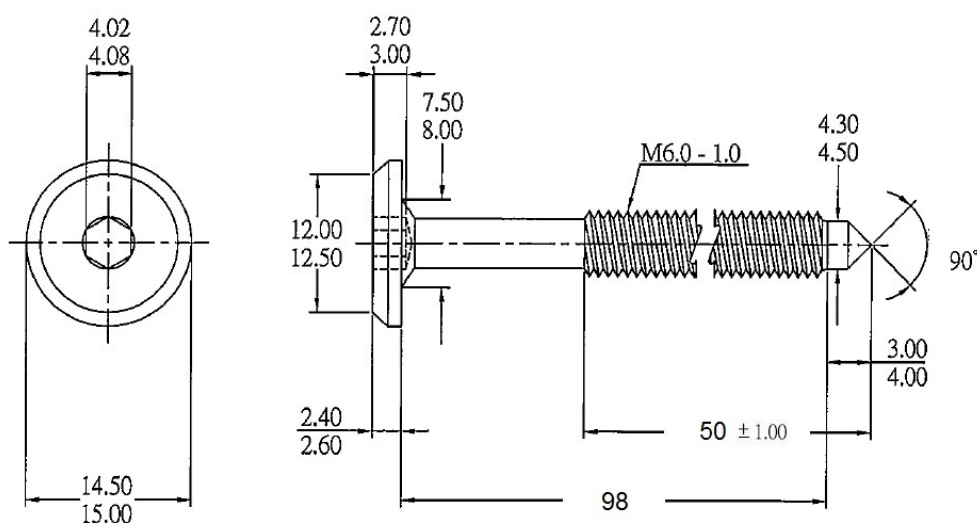

## Description:

Fifteen Screw, M6x100mm, Brass Plated, Pointed

## Item number:

12.01.104-2

| Units | Box | Carton | HS Code    | Barcode  |
|-------|-----|--------|------------|--|
| Pcs.  | 1   | 600    | 7318155898 |  |
|       |     |        |            | 5704866019989  |